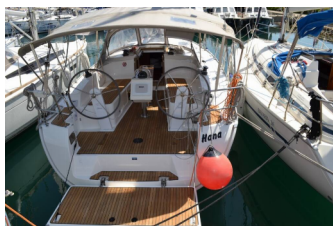

# BAVARIA CRUISER 37

Hana (2016)

ORVAS D.O.O. • Leopolda Mandića 10 • 21204 Dugopolje • Croatia

Phone: +385 95 3444 111

E-mail: orvas-yachting@orvas.hr

Web: orvasyachting.com

**DECK:** Bimini top, Cockpit table, Cockpit/stern, outside shower, Dinghy, Electric anchor windlass, Gangway, Main Deck  
Compass, Sprayhood, Teak cockpit