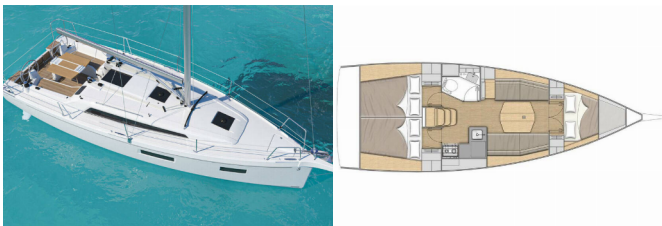

OCEANIS 34.1

Sail Altair (2023)

ORVAS D.O.O. • Leopolda Mandića 10 • 21204 Dugopolje • Croatia

Phone: +385 95 3444 111

E-mail: info@orvasyachting.com

Web: orvasyachting.com

DECK: Cockpit table

NAVIGATION: Autopilot, Compass,

Echosounder/Depthsounder, GPS chart plotter – cockpit, Navigation (Nautical) charts and nautical guide, Pilot book, Radar reflector, Speedometer (Speed log), Wind instrument/Anemometer, Windex

SAFETY: VHF radio

YACHT ELECTRICS: Heating, Solar panels

Yacht Base	Orhaniye, Turkey
Yacht ID	4051
Yacht Brands	Beneteau
Yacht Name	Sail Altair
Production Year	2023
Length	35 Ft
Cabins	3
Berths	6
WC	1