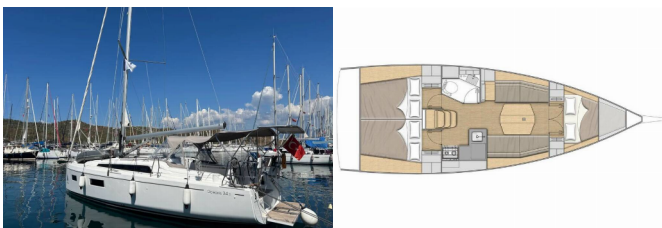

OCEANIS 34.1

Sail Lynx (2023)

ORVAS D.O.O. • Leopolda Mandića 10 • 21204 Dugopolje • Croatia

Phone: +385 95 3444 111

E-mail: info@orvasyachting.com

Web: orvasyachting.com

DECK: Cockpit table

NAVIGATION: Autopilot, Compass,

Echosounder/Depthsounder, GPS chart plotter – cockpit, Navigation (Nautical) charts and nautical guide, Pilot book, Radar reflector, Speedometer (Speed log), Wind instrument/Anemometer, Windex

SAFETY: VHF radio

YACHT ELECTRICS: Solar panels

Yacht Base	Fethiye, Ece Saray Marina Resort, Turkey
Yacht ID	4062
Yacht Brands	Beneteau
Yacht Name	Sail Lynx
Production Year	2023
Length	35 Ft
Cabins	3
Berths	6 + 1
WC	1