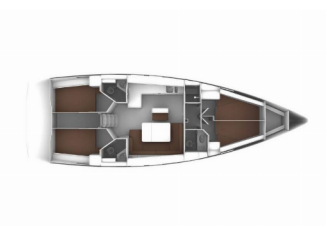

BAVARIA CRUISER 46

Northberry Blu (2023)

ORVAS D.O.O. • Leopolda Mandića 10 • 21204 Dugopolje • Croatia

Phone: +385 95 3444 111

E-mail: info@orvasyachting.com

Web: orvasyachting.com

Yacht Base	Marin Turk Göcek Village Port, Turkey
Yacht ID	4070
Yacht Brands	Bavaria
Yacht Name	Northberry Blu
Production Year	2023
Length	47 Ft
Cabins	4
Berths	8
Max Persons	8
WC	3

COMFORT: Cockpit cushions, Mosquito nets, Pillows, Towels

DECK: Anchor Delta, Anchor with chain, Bathing platform, Bilge pump – Mechanic, Bimini top, Boat hook, Cockpit table, Cockpit/stern, outside shower, Deck brush, Dinghy, Electric anchor windlass, Fenders, Gangway, Impeller, Mooring Cleats, Mooring ropes , Plastic bucket, Round/globular fender, Spare anchor (Reserve, Auxiliary anchor), Sponge, Sprayhood, Swimming ladder, Water hose, Winch handles

GALLEY: Gas bottles, Kitchen utensils (Galley equipment, cutlery), Oven, Refrigerator, Sink

INTERIOR: Additional reading lights in salon and cabins, Hatch shades

NAVIGATION: Autopilot, Binoculars, Bow thruster, Compass, GPS chart plotter, Navigation (Nautical) charts and nautical guide , Navigation set, Pilot book, Radar reflector, Wind/speed/depth instruments

SAFETY: Distress signals, Fire blanket, Fire extinguisher , First aid kit , Fog horn, Life jackets, Lifelines, Liferaft , Set of tools , VHF radio , Wire (shroud) cutter

SAILS: Rodkick, Winch

YACHT ELECTRICS: Bilge pump – Electric, Inverter, Isotherm boiler, Service batteries, Shore connection 220 V, USB charger for mobile phone and laptop, USB sockets