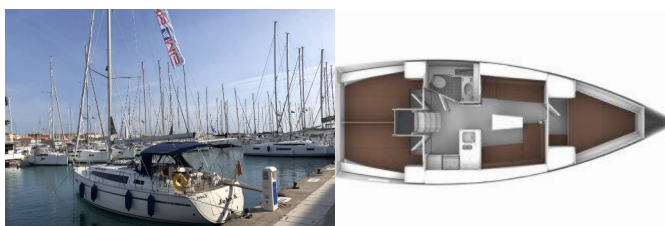

BAVARIA CRUISER 37

John K (2015)

ORVAS D.O.O. • Leopolda Mandića 10 • 21204 Dugopolje • Croatia

Phone: +385 95 3444 111

E-mail: info@orvasyachting.com

Web: orvasyachting.com

DECK: Bimini top, Dinghy, Electric anchor windlass, Sprayhood

ENTERTAINMENT: Bluetooth player

INTERIOR: Electric fans

NAVIGATION: Autopilot, GPS chart plotter, Wind instrument/Anemometer

SAFETY: VHF radio

YACHT ELECTRICS: Batteries, Solar panels, USB sockets

Yacht Base	Lefkas, D-Marin, Greece
Yacht ID	414
Yacht Brands	Bavaria
Yacht Name	John K
Production Year	2015
Length	37 Ft
Cabins	3
Berths	6 + 1
Max Persons	7
WC	1