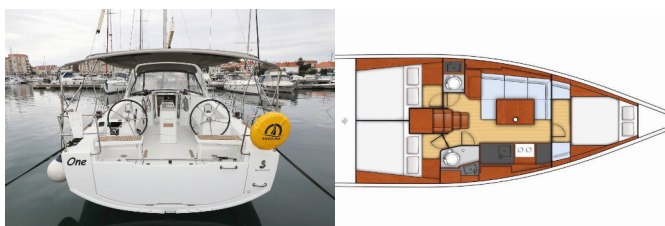

OCEANIS 38

One (2016)

ORVAS D.O.O. • Leopolda Mandića 10 • 21204 Dugopolje • Croatia

Phone: +385 95 3444 111

E-mail: info@orvasyachting.com

Web: orvasyachting.com

Yacht Base	Marina Šangulin, Biograd, Croatia
Yacht ID	421
Yacht Brands	Beneteau
Yacht Name	One
Production Year	2016
Length	38 Ft
Cabins	3
Berths	6 + 2
WC	2

COMFORT: Bed linen, Pillows

DECK: Bathing platform, Bilge pump – Mechanic, Bimini top, Boat hook, Cockpit table, Cockpit/stern, outside shower, Dinghy, Electric anchor windlass, Fenders, Gangway, Main anchor, Mooring ropes , Spare anchor (Reserve, Auxiliary anchor), Sprayhood, Water hose, Winch handles