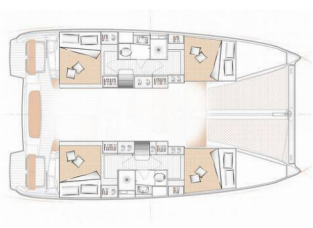

EXCESS 11

First Sight (2023)

ORVAS D.O.O. • Leopolda Mandića 10 • 21204 Dugopolje • Croatia

Phone: +385 95 3444 111

E-mail: info@orvasyachting.com

Web: orvasyachting.com

Yacht Base	ACI Marina Skradin, Croatia
Yacht ID	4283
Yacht Brands	Excess
Yacht Name	First Sight
Production Year	2023
Length	37 Ft
Cabins	4 + 2
Berths	8 + 2
Max Persons	12
WC	2 + 1

COMFORT: Cockpit cushions

DECK: Anchor chain counter, Bimini top, Black ball, Black conus, Boat hook, Bosun's chair (Safe seat) (boatswain's chair), Cockpit table, Cockpit/stern, outside shower, Dinghy, Dinghy (byboat) pump, Dinghy with outboard engine, Electric anchor windlass, Fenders, Gangway, Mooring ropes, Outboard engine, Spare anchor (Reserve, Auxiliary anchor), Sprayhood, Swimming ladder, Water hose, Winch handles

ENTERTAINMENT: Fusion radio, Outdoor speakers, Snorkeling equipment, Stand up paddle (SUP), Wi-Fi Internet

GALLEY: Coffee pot, Gas bottles, Kitchen utensils (Galley equipment, cutlery), Refrigerator

INTERIOR: Convertible table in salon, Electric fans, Electric toilet