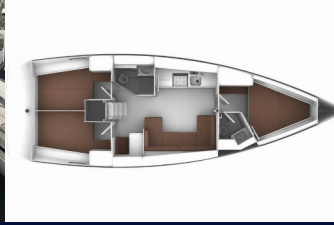

BAVARIA CRUISER 41

Anemoessa (2016)

ORVAS D.O.O. • Leopolda Mandića 10 • 21204 Dugopolje • Croatia

Phone: +385 95 3444 111

E-mail: info@orvasyachting.com

Web: orvasyachting.com

Yacht Base	Preveza, Main Port, Greece
Yacht ID	433
Yacht Brands	Bavaria
Yacht Name	Anemoessa
Production Year	2016
Length	41 Ft
Cabins	3
Berths	6 + 1
Max Persons	8
WC	2

ADDITIONAL: Flag

COMFORT: Blankets, Pillows

DECK: Anchor with chain, Bathing platform, Bimini top, Boat hook, Bosun's chair (Safe seat) (boatswain's chair), Cockpit/stern, outside shower, Dinghy, Electric anchor windlass, Floating rope, Gangway, Main anchor, Main Deck Compass, Mooring ropes , Repair box for dinghy, Reserve motor oil, Spare anchor (Reserve, Auxiliary anchor), Sprayhood