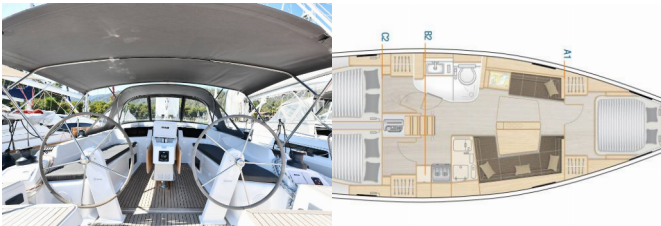

HANSE 418

Lauda (2023)

ORVAS D.O.O. • Leopolda Mandića 10 • 21204 Dugopolje • Croatia

Phone: +385 95 3444 111

E-mail: info@orvasyachting.com

Web: orvasyachting.com

Yacht Base	Fethiye, Lykia Yacht Club, Turkey
Yacht ID	4363
Yacht Brands	Hanse Yachts
Yacht Name	Lauda
Production Year	2023
Length	41 Ft
Cabins	3
Berths	6 + 2
WC	1

DECK: Bathing platform, Bimini top, Cockpit table, Cockpit/stern, outside shower, Dinghy, Sprayhood, Teak cockpit

ENTERTAINMENT: Indoor speakers, Outdoor speakers, Radio mp3 player

GALLEY: Hot water, Kitchen utensils (Galley equipment, cutlery), Oven, Refrigerator, Stove

INTERIOR: Convertible table in salon, Electric toilet

NAVIGATION: 3 blade folding propeller, Autopilot, Bow thruster, Echosounder/Depthsounder, GPS chart plotter – cockpit, Nautical charts, Pilot book, Speedometer (Speed log), Tridata, Wind instrument/Anemometer