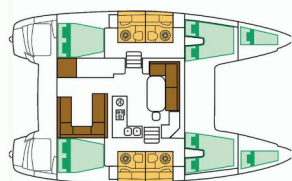

LAGOON 400 S2

Christina I (2016)

ORVAS D.O.O. • Leopolda Mandića 10 • 21204 Dugopolje • Croatia

Phone: +385 95 3444 111

E-mail: info@orvasyachting.com

Web: orvasyachting.com

DECK: Bimini top, Electric anchor windlass, Sprayhood

ENTERTAINMENT: Outdoor speakers, Radio CD mp3 player

GALLEY: Hot water

INTERIOR: Electric fans in cabins, Electric toilet

NAVIGATION: Autopilot, GPS chart plotter – cockpit, Wind instrument/Anemometer

SAFETY: Black Water Tank

YACHT ELECTRICS: Solar panels

Yacht Base Athens, Alimos Marina, Greece

Yacht ID 4394

Yacht Brands Lagoon

Yacht Name Christina I

Production Year 2016

Length 39 Ft

Cabins 4