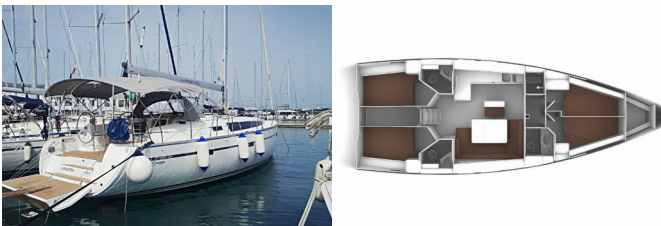

BAVARIA CRUISER 46

Alexandra (2016)

ORVAS D.O.O. • Leopolda Mandića 10 • 21204 Dugopolje • Croatia

Phone: +385 95 3444 111

E-mail: info@orvasyachting.com

Web: orvasyachting.com

Yacht Base	Marina Novi, Novi Vinodolski, Croatia
Yacht ID	442
Yacht Brands	Bavaria
Yacht Name	Alexandra
Production Year	2016
Length	47 Ft
Cabins	4
Berths	8 + 1
WC	3

COMFORT: Bed linen, Cockpit cushions, Towels

DECK: Bathing platform, Bilge pump – Mechanic, Bimini top, Cockpit table, Cockpit/stern, outside shower, Dinghy with outboard engine, Electric anchor windlass, Sprayhood, Teak cockpit