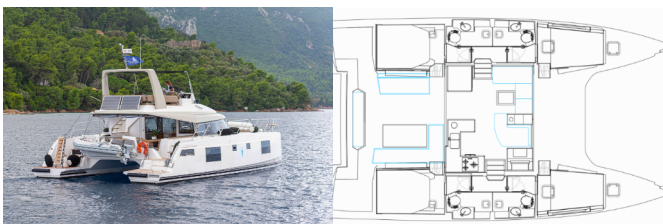

# NAUTITECH 47 POWER

AG Princess (2019)

ORVAS D.O.O. • Leopolda Mandića 10 • 21204 Dugopolje • Croatia

Phone: +385 95 3444 111

E-mail: info@orvasyachting.com

Web: orvasyachting.com

<b>Yacht Base</b>	Lefkas Main Port, Greece
<b>Yacht ID</b>	4420
<b>Yacht Brands</b>	Bavaria
<b>Yacht Name</b>	AG Princess
<b>Production Year</b>	2019
<b>Length</b>	47 Ft
<b>Cabins</b>	4 + 2
<b>Berths</b>	9 + 2
<b>Max Persons</b>	10
<b>WC</b>	4 + 1

**COMFORT:** Cockpit cushions, Fly deck with cushions and mattresses, Mosquito nets, Outside cushions, Sun mattresses

**DECK:** Additional operation system of the windlass at the helmstand, Cockpit table, Cockpit/stern, outside shower, Davit, Electric anchor windlass, Fenders, Flybridge, Forward lounge area, LED outdoor ambiance lights, Mooring ropes, Remote control for anchor winch with chain counter at helm, Teak cockpit