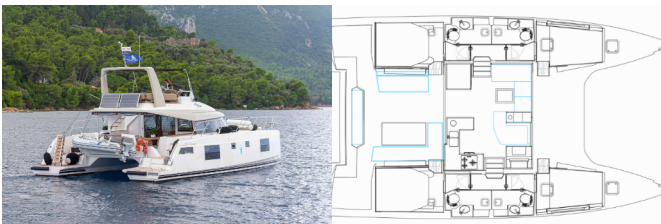

NAUTITECH 47 POWER

AG Princess (2019)

ORVAS D.O.O. • Leopolda Mandića 10 • 21204 Dugopolje • Croatia

Phone: +385 95 3444 111

E-mail: info@orvasyachting.com

Web: orvasyachting.com

Yacht Base	Lefkas Main Port, Greece
Yacht ID	4420
Yacht Brands	Bavaria
Yacht Name	AG Princess
Production Year	2019
Length	47 Ft
Cabins	4 + 2
Berths	9 + 2
Max Persons	10
WC	4 + 1

COMFORT: Cockpit cushions, Fly deck with cushions and mattresses, Mosquito nets, Outside cushions, Sun mattresses

DECK: Additional operation system of the windlass at the helmstand, Cockpit table, Cockpit/stern, outside shower, Davit, Electric anchor windlass, Fenders, Flybridge, Forward lounge area, LED outdoor ambiance lights, Mooring ropes, Remote control for anchor winch with chain counter at helm, Teak cockpit