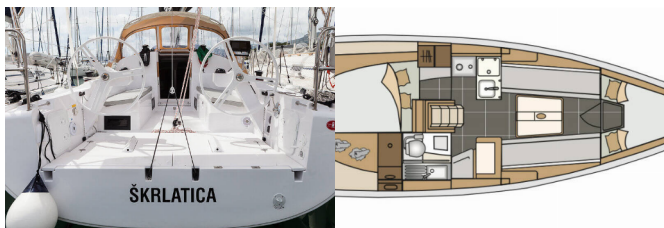

ELAN E3

Škrlatica (2016)

ORVAS D.O.O. • Leopolda Mandića 10 • 21204 Dugopolje • Croatia

Phone: +385 95 3444 111

E-mail: info@orvasyachting.com

Web: orvasyachting.com

Yacht Base	Marina Kastela, Croatia
Yacht ID	449
Yacht Brands	Elan Marine
Yacht Name	Škrlatica
Production Year	2016
Length	30 Ft
Cabins	2
Berths	4 + 2
Max Persons	6
WC	1

COMFORT: Cockpit cushions

DECK: Anchor with chain, Bimini top, Cockpit table, Cockpit/stern, outside shower, Dinghy, Electric anchor windlass, Sprayhood

ENTERTAINMENT: Radio CD mp3 player + USB

GALLEY: Hot water, Kitchen utensils (Galley equipment, cutlery), Oven, Refrigerator