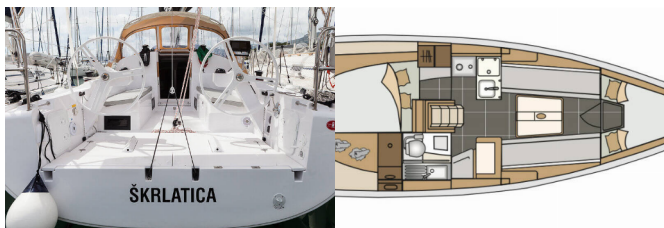

ELAN E3

Škrlatica (2016)

ORVAS D.O.O. • Leopolda Mandića 10 • 21204 Dugopolje • Croatia

Phone: +385 95 3444 111

E-mail: info@orvasyachting.com

Web: orvasyachting.com

Yacht Base	Marina Kastela, Croatia
Yacht ID	449
Yacht Brands	Elan Marine
Yacht Name	Škrlatica
Production Year	2016
Length	30 Ft
Cabins	2
Berths	4 + 2
Max Persons	6
WC	1

COMFORT: Cockpit cushions

DECK: Anchor with chain, Bimini top, Cockpit table, Cockpit/stern, outside shower, Dinghy, Electric anchor windlass, Sprayhood

ENTERTAINMENT: Radio CD mp3 player + USB

GALLEY: Hot water, Kitchen utensils (Galley equipment, cutlery), Oven, Refrigerator

NAVIGATION: Autopilot, Compass, Echosounder/Depthsounder, GPS chart plotter – cockpit, Navigation (Nautical) charts and nautical guide , Navigation set, Wind instrument/Anemometer

SAFETY: Black Water Tank, First aid kit , Life jackets, Safety equipment, Set of tools , VHF radio

SAILS: Lazy jacks

YACHT ELECTRICS: Shore connection 220 V