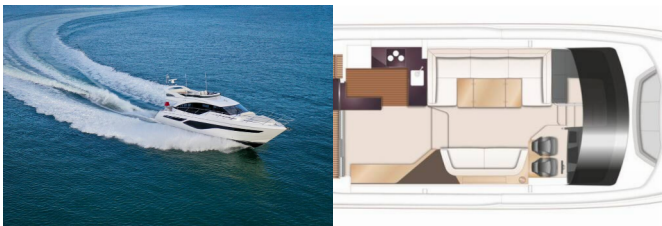

<b>Yacht Base</b>	Marina Lav – Podstrana, Croatia
<b>Yacht ID</b>	4617
<b>Yacht Brands</b>	Princess Yachts
<b>Yacht Name</b>	Mayfly
<b>Production Year</b>	2023
<b>Length</b>	58 Ft
<b>Cabins</b>	3 + 1
<b>Berths</b>	6 + 1
<b>WC</b>	2 + 1

**DECK:** Bimini top, Foredeck sunbathing area,  
Grill/Barbecue/Plancha, Set for steerman (helmsman's chair)

**ENTERTAINMENT:** Fusion radio, FUSION sound system, Indoor speakers, Outdoor speakers

**INTERIOR:** Convertible table in salon