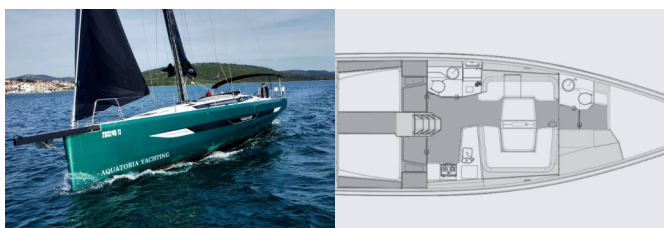

ELAN E6

Loki (2023)

ORVAS D.O.O. • Leopolda Mandića 10 • 21204 Dugopolje • Croatia

Phone: +385 95 3444 111

E-mail: info@orvasyachting.com

Web: orvasyachting.com

Yacht Base	Marina Pirovac, Croatia
Yacht ID	4624
Yacht Brands	Elan Marine
Yacht Name	Loki
Production Year	2023
Length	50 Ft
Cabins	4
Berths	8 + 2
WC	2

COMFORT: Cockpit cushions

DECK: Anchor with chain, Bathing platform, Bimini top, Bow sail locker, Cockpit/stern, outside shower, Deck lights, Electric anchor windlass, Mooring Cleats, Set for steerman (helmsman's chair), Sprayhood, Winch handles