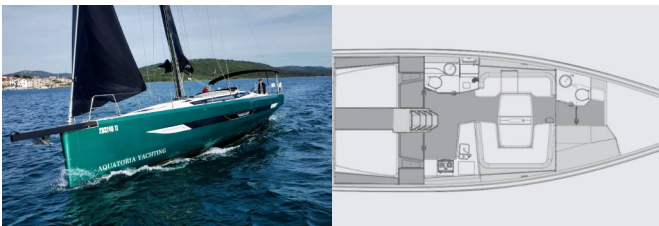

ELAN E6

Loki (2023)

ORVAS D.O.O. • Leopolda Mandića 10 • 21204 Dugopolje • Croatia

Phone: +385 95 3444 111

E-mail: orvas-yachting@orvas.hr

Web: orvasyachting.com

Yacht Base	Marina Pirovac, Croatia
Yacht ID	4624
Yacht Brands	Elan Marine
Yacht Name	Loki
Production Year	2023
Length	50 Ft
Cabins	4
Berths	8 + 2
WC	2

COMFORT: Cockpit cushions

DECK: Anchor with chain, Bathing platform, Bimini top, Bow sail locker, Cockpit/stern, outside shower, Deck lights, Electric anchor windlass, Mooring Cleats, Set for steerman (helmsman's chair), Sprayhood, Winch handles