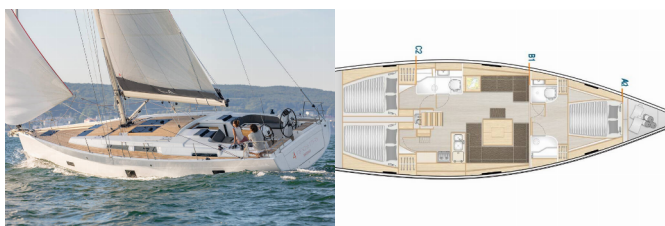

HANSE 458

Ella (2020)

ORVAS D.O.O. • Leopolda Mandića 10 • 21204 Dugopolje • Croatia

Phone: +385 95 3444 111

E-mail: info@orvasyachting.com

Web: orvasyachting.com

Yacht Base	Kos, Kos Marina, Greece
Yacht ID	4794
Yacht Brands	Hanse Yachts
Yacht Name	Ella
Production Year	2020
Length	46 Ft
Cabins	3
Berths	6 + 2
WC	2

COMFORT: Cockpit cushions

DECK: Bimini top, Sprayhood, Swimming ladder

GALLEY: Kitchen utensils (Galley equipment, cutlery)

INTERIOR: Convertible table in salon, Electric fans in cabins, Electric toilet

NAVIGATION: Autopilot, Bow thruster, GPS chart plotter - cockpit