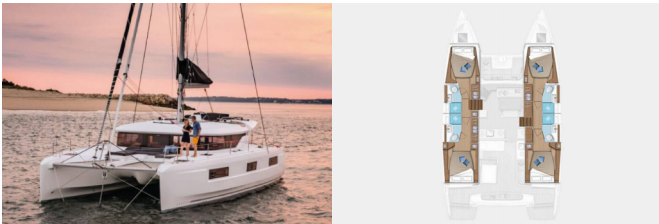

# LAGOON 46

Silver Elli (2023)

ORVAS D.O.O. • Leopolda Mandića 10 • 21204 Dugopolje • Croatia

Phone: +385 95 3444 111

E-mail: info@orvasyachting.com

Web: orvasyachting.com

<b>Yacht Base</b>	Ibiza, Club Nàutic Sant Antoni De Portmany, Spain
<b>Yacht ID</b>	4958
<b>Yacht Brands</b>	Lagoon
<b>Yacht Name</b>	Silver Elli
<b>Production Year</b>	2023
<b>Length</b>	46 Ft
<b>Cabins</b>	4 + 2
<b>Berths</b>	8 + 2 + 2
<b>WC</b>	4

**COMFORT:** Bedlinen and towels, Cockpit cushions, Deck cushions

**DECK:** Anchor winch remote control, Bimini top, Cockpit fridge, Flybridge, Folding cockpit table

**ENTERTAINMENT:** Indoor speakers, Outdoor speakers, TV

**SAFETY:** EPIRB-Distress radio beacons, VHF radio

**SAILS:** Aluminium canoe boom, Dacron square top main sail, Electric Flatwinder

**YACHT ELECTRICS:** Air Conditioning, Generator, Inverter, Solar panels, Watermaker - desalinator