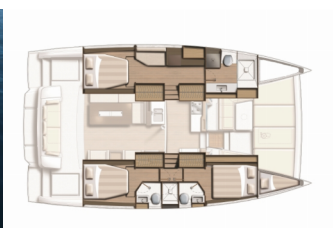

BALI 4.2 OW

Dorothea (2024)

ORVAS D.O.O. • Leopolda Mandića 10 • 21204 Dugopolje • Croatia

Phone: +385 95 3444 111

E-mail: orvas-yachting@orvas.hr

Web: orvasyachting.com

Yacht Base	BVI, Tortola, Nanny Cay Marina, British Virgin Islands
Yacht ID	5035
Yacht Brands	Catana
Yacht Name	Dorothea
Production Year	2024
Length	42 Ft
Cabins	3 + 1
Berths	6 + 2 + 1
Max Persons	9
WC	3

COMFORT: Beach towel, Cockpit seat cushions with backrest, Deck cushions, Extra Bath Towels, Pillows, Salon cushions, Sheets

DECK: Anchor, Bimini top, Black ball, Black conus, Boat hook, Canister for water, Chain counter on helm station, Cockpit/stern, outside shower, Deck brush, Dinghy with outboard engine, Fenders, Grill/Barbecue/Plancha, Jerry cans for fuel, Mooring ropes, Plastic bucket, Swimming ladder, Water hose

ENTERTAINMENT: FUSION sound system, LED submarine lights, Snorkeling equipment

GALLEY: Blender, Coffee machine, Dishwasher, Kitchen utensils (Galley equipment, cutlery), Microwave, Mug, Refrigerator, Toaster

INTERIOR: Electric fans in cabins, Electric toilet, Toilet brush

NAVIGATION: AIS, Autopilot, Binoculars, GPS, GPS chart plotter, Nautical charts, Parallel ruler, Radar reflector, Windex

SAFETY: Buoyant smoke signal, Extra fuel tank, Extra water tank, Fire blanket, Fire extinguisher, First aid kit, Flashlight, Fog horn, Horseshoe lifebuoy, Life jacket (children), Life jackets, Liferaft, Set of tools, Signaling mirror, Smoke detector, Torch, VHF radio

SAILS: Electric mainsail windlass, Electric winch

YACHT ELECTRICS: Air Conditioning, Battery charger, Generator, Inverter, Isotherm boiler, Service batteries, Solar panels, Watermaker – desalinator