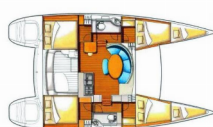

ORVAS D.O.O. • Leopolda Mandića 10 • 21204 Dugopolje • Croatia

Phone: +385 95 3444 111

E-mail: orvas-yachting@orvas.hr

Web: orvasyachting.com