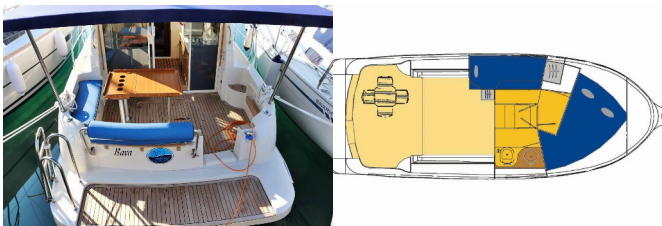

# VEKTOR 950

Bava (2015)

ORVAS D.O.O. • Leopolda Mandića 10 • 21204 Dugopolje • Croatia

Phone: +385 95 3444 111

E-mail: orvas-yachting@orvas.hr

Web: orvasyachting.com

**COMFORT:** Cockpit cushions

**DECK:** Cockpit table, Cockpit/stern, outside shower, Dinghy,  
Electric anchor windlass

**ENTERTAINMENT:** CD player

**GALLEY:** Refrigerator

**NAVIGATION:** Bow thruster, GPS chart plotter

**SAFETY:** VHF radio

**YACHT ELECTRICS:** Solar panels

<b>Yacht Base</b>	Sukosan, D-Marin Dalmacija Marina, Croatia
<b>Yacht ID</b>	513
<b>Yacht Brands</b>	SAS - Vektor
<b>Yacht Name</b>	Bava
<b>Production Year</b>	2015
<b>Length</b>	31 Ft
<b>Cabins</b>	2
<b>Berths</b>	4 + 1
<b>WC</b>	1