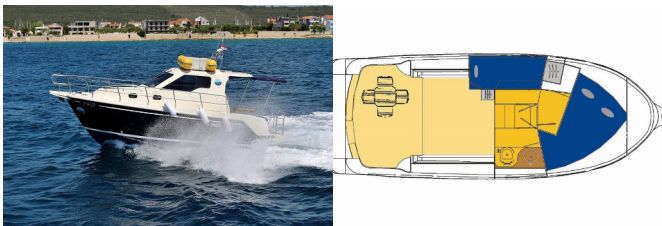

**COMFORT:** Cockpit cushions

**DECK:** Cockpit table, Cockpit/stern, outside shower, Dinghy, Electric anchor windlass

**ENTERTAINMENT:** CD player, TV

**GALLEY:** Refrigerator

**NAVIGATION:** Bow thruster, GPS chart plotter

**SAFETY:** VHF radio

**YACHT ELECTRICS:** Solar panels

<b>Yacht Base</b>	Sukosan, D-Marin Dalmacija Marina, Croatia
<b>Yacht ID</b>	522
<b>Yacht Brands</b>	SAS - Vektor
<b>Yacht Name</b>	Rava
<b>Production Year</b>	2016
<b>Length</b>	31 Ft
<b>Cabins</b>	2
<b>Berths</b>	4 + 1
<b>WC</b>	1