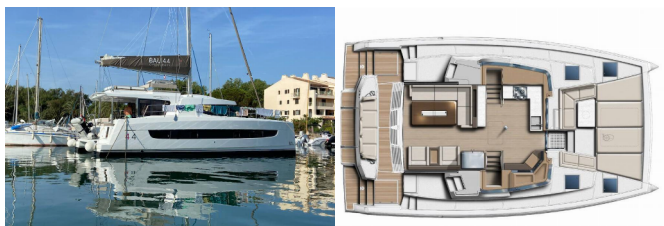

BALI 4.4

Enterprise (2023)

ORVAS D.O.O. • Leopolda Mandića 10 • 21204 Dugopolje • Croatia

Phone: +385 95 3444 111

E-mail: info@orvasyachting.com

Web: orvasyachting.com

Yacht Base	Bodrum/Turgutreis/D-Marin, Turkey
Yacht ID	5385
Yacht Brands	Catana
Yacht Name	Enterprise
Production Year	2023
Length	44 Ft
Cabins	4 + 1
Berths	8 + 2
Max Persons	10
WC	4 + 1

COMFORT: Cockpit cushions, Outside cushions

DECK: Bimini top, Boat hook, Canister for water, Cockpit/stern, outside shower, Deck brush, Dinghy, Dinghy (byboat) pump, Electric anchor windlass, Fenders, Floating rope, Gangway, Jerry cans for fuel, Main anchor, Plastic bucket, Sponge, Sprayhood, Sun awning (aft), Swimming ladder