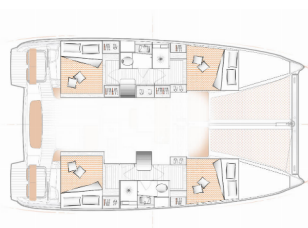

EXCESS 11

Whispering Breeze (2021)

ORVAS D.O.O. • Leopolda Mandića 10 • 21204 Dugopolje • Croatia

Phone: +385 95 3444 111

E-mail: info@orvasyachting.com

Web: orvasyachting.com

Yacht Base	Fethiye, Ece Saray Marina Resort, Turkey
Yacht ID	5646
Yacht Brands	Excess
Yacht Name	Whispering Breeze
Production Year	2021
Length	37 Ft
Cabins	4 + 2
Berths	8 + 2
Max Persons	10
WC	2

DECK: Anchor chain counter, Bathing platform, Bimini top, Bosun's chair (Safe seat) (boatswain's chair), Cockpit light, Cockpit table, Cockpit/stern, outside shower, Dinghy, Electric anchor windlass, Fenders, Gangway