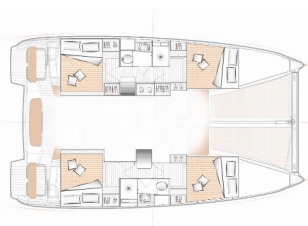

EXCESS 11

Whispering Breeze (2021)

ORVAS D.O.O. • Leopolda Mandića 10 • 21204 Dugopolje • Croatia

Phone: +385 95 3444 111

E-mail: info@orvasyachting.com

Web: orvasyachting.com

Yacht Base	Fethiye, Ece Saray Marina Resort, Turkey
Yacht ID	5646
Yacht Brands	Excess
Yacht Name	Whispering Breeze
Production Year	2021
Length	37 Ft
Cabins	4 + 2
Berths	8 + 2
Max Persons	10
WC	2

DECK: Anchor chain counter, Bathing platform, Bimini top, Bosun's chair (Safe seat) (boatswain's chair), Cockpit light, Cockpit table, Cockpit/stern, outside shower, Dinghy, Electric anchor windlass, Fenders, Gangway