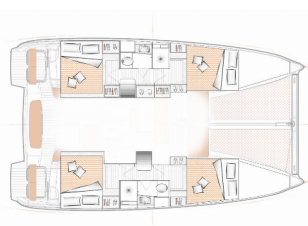

EXCESS 11

Whispering Breeze (2021)

ORVAS D.O.O. • Leopolda Mandića 10 • 21204 Dugopolje • Croatia

Phone: +385 95 3444 111

E-mail: orvas-yachting@orvas.hr

Web: orvasyachting.com

Yacht Base	Fethiye, Ece Saray Marina Resort, Turkey
Yacht ID	5646
Yacht Brands	Excess
Yacht Name	Whispering Breeze
Production Year	2021
Length	37 Ft
Cabins	4 + 2
Berths	8 + 2
Max Persons	10
WC	2

DECK: Anchor chain counter, Bathing platform, Bimini top, Bosun's chair (Safe seat) (boatswain's chair), Cockpit light, Cockpit table, Cockpit/stern, outside shower, Dinghy, Electric anchor windlass, Fenders, Gangway