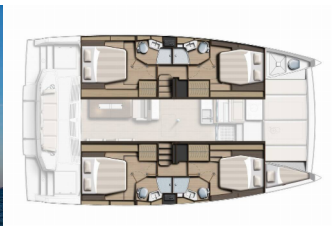

BALI 4.4

La Calma (2024)

ORVAS D.O.O. • Leopolda Mandića 10 • 21204 Dugopolje • Croatia

Phone: +385 95 3444 111

E-mail: info@orvasyachting.com

Web: orvasyachting.com

Yacht Base	Marina Pirovac, Croatia
Yacht ID	5680
Yacht Brands	Catana
Yacht Name	La Calma
Production Year	2024
Length	44 Ft
Cabins	4 + 1
Berths	8 + 1
Max Persons	12
WC	4 + 1

COMFORT: Cockpit cushions, Forward cockpit cushions, Mosquito nets, Sun mattresses

DECK: Cockpit table, Cockpit/stern, outside shower, Davit, Dinghy with outboard engine, Electric anchor windlass, Fly sunbathing area, Flybridge, Foredeck sunbathing area, Forward cockpit, Grill/Barbecue/Plancha, Plastic bucket, Swimming ladder

ENTERTAINMENT: Fusion radio, Indoor speakers, Outdoor speakers

GALLEY: Freezer, Gas cookers, Ice maker, Oven, Refrigerator

INTERIOR: Ambiantal lighting, Curtains, Electric fans in cabins, Electric toilet, Indirect lighting in cabins and salon

NAVIGATION: AIS, Autopilot, Compass, Complete navigation equipment, GPS chart plotter, GPS on Fly, Navigation/position Lights, Wind/speed/depth instruments

SAFETY: Distress flare box, First aid kit, Flashlight, Horseshoe lifebuoy, Life jackets, Liferaft, Safety equipment, VHF radio

SAILS: Electric winch, Lazy bag, Lazy jacks

YACHT ELECTRICS: Air Conditioning, Battery charger, Extra 12V battery, Generator, Inverter, Solar panels