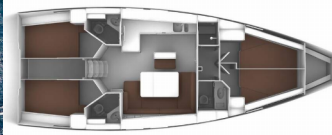

Yacht Base	Lefkas, D-Marin, Greece
Yacht ID	587
Yacht Brands	Bavaria
Yacht Name	Ariadni
Production Year	2015
Length	47 Ft
Cabins	4
Berths	8 + 1
WC	3

COMFORT: Bed linen, Blankets, Cockpit cushions, Pillows, Shower towels, Towels

DECK: Anchor line, Anchor with chain, Bilge pump – Mechanic, Bimini top, Boat hook, Bosun's chair (Safe seat) (boatswain's chair), Cockpit/stern, outside shower, Deck brush, Dinghy, Electric anchor windlass, Fenders, Foldable steering wheel (rudder), Fuel funnel, Gangway, Impeller, V-belt, oilfilter, Jerry cans for fuel, Main anchor, Mooring ropes , Outboard engine, Plastic bucket, Round/globular fender, Sprayhood, Swimming ladder, Water hose, Winch handles

ENTERTAINMENT: Outdoor speakers, Radio CD mp3 player, Snorkeling equipment

GALLEY: Gas bottles, Hot water, Kitchen utensils (Galley equipment, cutlery), Refrigerator

INTERIOR: Barometer, Clock, Electric fans in cabins, Electric toilet, Hand water pump

NAVIGATION: Autopilot, Binoculars, Bow thruster, Compass, Divider, nautic chart, GPS chart plotter, Hand bearing compass, Nautical charts, Navigation/position Lights, Pilot book, Radar reflector, Wind/speed/depth instruments

SAFETY: Distress flare box, Emergency tiller, EPIRB-Distress radio beacons, Fire extinguisher , First aid kit , Floating light, Fog horn, Horseshoe lifebuoy, Life belts (Safety harness), Life jackets, Liferaft , Oars (Paddles), Search light, Set of tools , Spare parts, Torch, VHF radio , Wire (shroud) cutter

YACHT ELECTRICS: Air Conditioning, Battery charger , Bilge pump – Electric, Pump, Shore power cable, Solar panels, Water heater