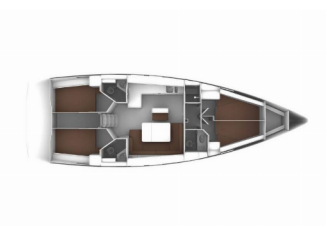

BAVARIA CRUISER 46

Sun Of Life (2015)

ORVAS D.O.O. • Leopolda Mandića 10 • 21204 Dugopolje • Croatia

Phone: +385 95 3444 111

E-mail: info@orvasyachting.com

Web: orvasyachting.com

Yacht Base	Marina Kremik, Primosten, Croatia
Yacht ID	590
Yacht Brands	Bavaria
Yacht Name	Sun Of Life
Production Year	2015
Length	47 Ft
Cabins	4
Berths	8 + 1
WC	3

COMFORT: Cockpit cushions

DECK: Bathing platform, Bilge pump – Mechanic, Bimini top, Boat hook, Cockpit table, Cockpit/stern, outside shower, Dinghy, Electric anchor windlass, Fenders, Gangway, Main anchor, Mooring ropes , Spare anchor (Reserve, Auxiliary anchor), Sprayhood, Teak cockpit, Water hose, Winch handles

ENTERTAINMENT: Outdoor speakers, Radio CD/MP3 player, AUX input, Wi-Fi Internet

GALLEY: Coffee machine, Gas bottles, Refrigerator

INTERIOR: Barometer, Clock, Upholstery

NAVIGATION: Autopilot, Binoculars, Bow thruster, Compass, Divider, nautic chart, GPS chart plotter – cockpit, Hand bearing compass, Navigation (Nautical) charts and nautical guide , Navigation set, Radar, Radar reflector, Tridata, Wind instrument/Anemometer

SAFETY: Distress flare box, Fire extinguisher , First aid kit , Flashlight, Fog horn, Life buoy + Flashing light, Life jackets, Lifelines, Liferaft , Oars (Paddles), Repair kit, Set of tools , VHF radio

YACHT ELECTRICS: 220V socket, Battery charger , Bilge pump – Electric, Heating, Pump, Service batteries, Shore connection 220 V