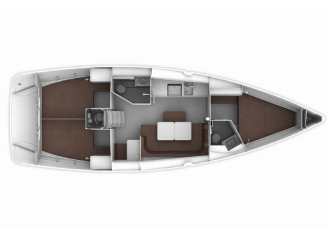

BAVARIA CRUISER 41

MH 67 (2017)

ORVAS D.O.O. • Leopolda Mandića 10 • 21204 Dugopolje • Croatia

Phone: +385 95 3444 111

E-mail: info@orvasyachting.com

Web: orvasyachting.com

Yacht Base	Marina Hramina, Murter, Croatia
Yacht ID	597
Yacht Brands	Bavaria
Yacht Name	MH 67
Production Year	2017
Length	41 Ft
Cabins	3
Berths	6 + 1
Max Persons	7
WC	2

COMFORT: Bed linen, Blankets, Pillows, Towels

DECK: Anchor with chain, Bathing platform, Bilge pump - Mechanic, Bimini top, Boat hook, Bosun's chair (Safe seat) (boatswain's chair), Cockpit table, Cockpit/stern, outside shower, Deck brush, Dinghy, Electric anchor windlass, Fenders, Fuel funnel, Gangway, Impeller, Jerry cans for diesel, Main Deck Compass, Mooring ropes , Plastic bucket, Reserve motor oil, Sprayhood, Swimming ladder, Teak cockpit, Water hose, Winch handles

ENTERTAINMENT: DVD player, LCD TV, Radio CD player

GALLEY: Gas bottles, Gas cookers, Hot water, Kitchen utensils (Galley equipment, cutlery), Oven, Refrigerator, Sink, Water pump

INTERIOR: Barometer, Thermometer, Toilet paper

NAVIGATION: Autopilot, Binoculars, Bow thruster, GPS chart plotter, Hand bearing compass, Log, Speed, Depth- echo sounder, Navigation (Nautical) charts and nautical guide , Navigation set, Pilot book, Wind instrument/Anemometer

SAFETY: Distress signals, Emergency tiller, Fire extinguisher , First aid kit , Fog horn, Life belts (Safety harness), Life buoy + Flashing light, Life jackets, Oars (Paddles), Search light, Set of tools , Spare parts, Torch, VHF radio

YACHT ELECTRICS: Batteries, Battery charger , Bilge pump - Electric, Heating, Plug 220V, 12 V, Pump, Shore connection 220 V, Start battery