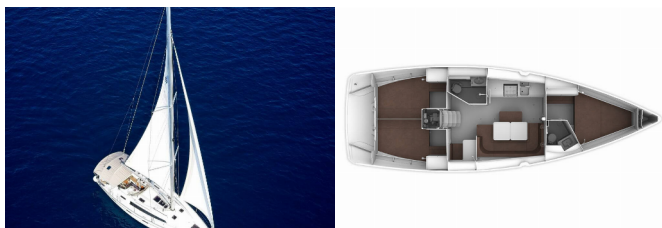

BAVARIA CRUISER 41

MH 68 (2017)

ORVAS D.O.O. • Leopolda Mandića 10 • 21204 Dugopolje • Croatia

Phone: +385 95 3444 111

E-mail: info@orvasyachting.com

Web: orvasyachting.com

Yacht Base	Marina Hramina, Murter, Croatia
Yacht ID	598
Yacht Brands	Bavaria
Yacht Name	MH 68
Production Year	2017
Length	41 Ft
Cabins	3
Berths	6 + 1
Max Persons	7
WC	2

COMFORT: Bed linen, Blankets, Pillows, Towels

DECK: Anchor with chain, Bathing platform, Bilge pump – Mechanic, Bimini top, Boat hook, Bosun's chair (Safe seat) (boatswain's chair), Cockpit table, Cockpit/stern, outside shower, Deck brush, Dinghy, Electric anchor windlass, Fenders, Fuel funnel, Gangway, Impeller, Jerry cans for diesel, Main Deck Compass, Mooring ropes , Plastic bucket, Reserve motor oil, Sprayhood, Swimming ladder, Teak cockpit, Water hose, Winch handles

ENTERTAINMENT: DVD player, LCD TV, Radio CD player

GALLEY: Gas bottles, Gas cookers, Hot water, Kitchen utensils (Galley equipment, cutlery), Oven, Refrigerator, Sink, Water pump

INTERIOR: Barometer, Thermometer, Toilet paper

NAVIGATION: Autopilot, Binoculars, Bow thruster, GPS chart plotter, Hand bearing compass, Log, Speed, Depth– echo sounder, Navigation (Nautical) charts and nautical guide , Navigation set, Pilot book, Wind instrument/Anemometer

SAFETY: Distress signals, Emergency tiller, Fire extinguisher , First aid kit , Fog horn, Life belts (Safety harness), Life buoy + Flashing light, Life jackets, Oars (Paddles), Search light, Set of tools , Spare parts, Torch, VHF radio

YACHT ELECTRICS: Batteries, Battery charger , Bilge pump – Electric, Heating, Plug 220V, 12 V, Pump, Shore connection 220 V, Start battery