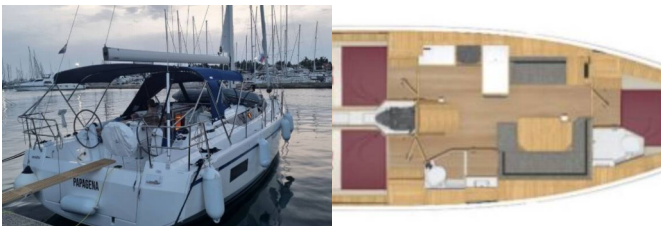

BAVARIA C38

Papagena (2024)

ORVAS D.O.O. • Leopolda Mandića 10 • 21204 Dugopolje • Croatia

Phone: +385 95 3444 111

E-mail: info@orvasyachting.com

Web: orvasyachting.com

DECK: Bathing platform, Bimini top, Cockpit table, Cockpit/stern, outside shower, Dinghy, Electric anchor windlass, Sprayhood

ENTERTAINMENT: Radio CD mp3 player

GALLEY: Hot water, Refrigerator

INTERIOR: Ambiantal lighting, Bilge pump handle

NAVIGATION: Autopilot, Bow thruster, Echosounder/Depthsounder, GPS chart plotter – cockpit, Navigation (Nautical) charts and nautical guide , Tridata

SAFETY: Life belts (Safety harness), VHF radio

YACHT ELECTRICS: Battery charger , Bilge pump – Electric, Heating, Shore connection 220 V

Yacht Base	ACI Marina Trogir, Croatia
Yacht ID	6061
Yacht Brands	Bavaria
Yacht Name	Papagena
Production Year	2024
Length	37 Ft
Cabins	3
Berths	6 + 1
Max Persons	7
WC	2