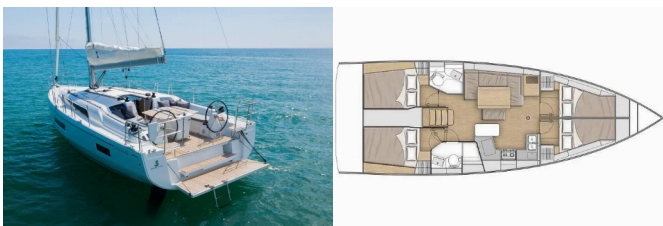

# OCEANIS 40.1

Albius (2024)

ORVAS D.O.O. • Leopolda Mandića 10 • 21204 Dugopolje • Croatia

Phone: +385 95 3444 111

E-mail: orvas-yachting@orvas.hr

Web: orvasyachting.com

Yacht Base	Marina Kastela, Croatia
Yacht ID	6321
Yacht Brands	Beneteau
Yacht Name	Albius
Production Year	2024
Length	42 Ft
Cabins	4
Berths	8 + 2
WC	2

**COMFORT:** Sunshades

**DECK:** Anchor winch remote control, Bimini top, Cockpit table, Cockpit/stern, outside shower, Dinghy, Electric anchor windlass, Outboard engine, Shallow keel

**ENTERTAINMENT:** AUX Input, Outdoor speakers, Radio CD/mp3 player, USB, AUX input, Wi-Fi Internet

**YACHT ELECTRICS:** Air Conditioning, Shore connection 220 V, Shore power cable, Solar panels, USB sockets, Water heater