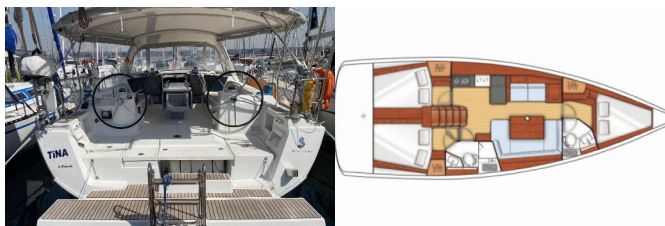

OCEANIS 41

Tina (2014)

ORVAS D.O.O. • Leopolda Mandića 10 • 21204 Dugopolje • Croatia

Phone: +385 95 3444 111

E-mail: info@orvasyachting.com

Web: orvasyachting.com

DECK: Bimini top, Cockpit table, Cockpit/stern, outside shower, Dinghy, Electric anchor windlass, Gangway, Main anchor, Sprayhood, Swimming ladder

ENTERTAINMENT: Radio CD player

GALLEY: Hot water, Kitchen utensils (Galley equipment, cutlery), Oven, Refrigerator, Sink, Stove

INTERIOR: Clock

NAVIGATION: Autopilot, Compass, Echosounder/Depthsounder, GPS chart plotter, Speedometer (Speed log), Wind instrument/Anemometer

SAFETY: VHF radio

YACHT ELECTRICS: Shore power cable

Yacht Base	Fethiye, Ece Saray Marina Resort, Turkey
Yacht ID	6322
Yacht Brands	Beneteau
Yacht Name	Tina
Production Year	2014
Length	41 Ft
Cabins	3
Berths	6 + 2
Max Persons	8
WC	2