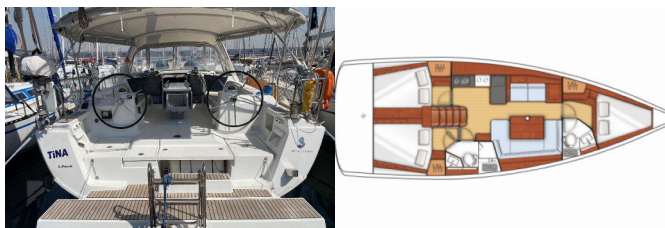

OCEANIS 41

Tina (2014)

ORVAS D.O.O. • Leopolda Mandića 10 • 21204 Dugopolje • Croatia

Phone: +385 95 3444 111

E-mail: info@orvasyachting.com

Web: orvasyachting.com

DECK: Bimini top, Cockpit table, Cockpit/stern, outside shower, Dinghy, Electric anchor windlass, Gangway, Main anchor, Sprayhood, Swimming ladder

ENTERTAINMENT: Radio CD player

GALLEY: Hot water, Kitchen utensils (Galley equipment, cutlery), Oven, Refrigerator, Sink, Stove

INTERIOR: Clock

NAVIGATION: Autopilot, Compass, Echosounder/Depthsounder, GPS chart plotter, Speedometer (Speed log), Wind instrument/Anemometer

SAFETY: VHF radio

YACHT ELECTRICS: Shore power cable

Yacht Base	Fethiye, Ece Saray Marina Resort, Turkey
Yacht ID	6322
Yacht Brands	Beneteau
Yacht Name	Tina
Production Year	2014
Length	41 Ft
Cabins	3
Berths	6 + 2
Max Persons	8
WC	2