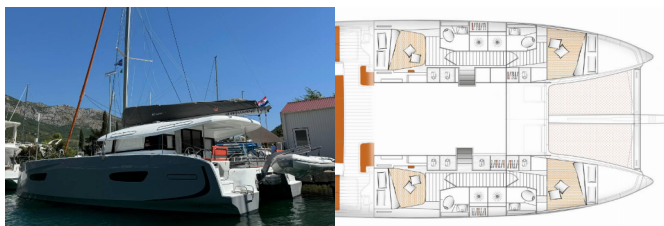

EXCESS 14

Blue Kiss (2024)

ORVAS D.O.O. • Leopolda Mandića 10 • 21204 Dugopolje • Croatia

Phone: +385 95 3444 111

E-mail: info@orvasyachting.com

Web: orvasyachting.com

Yacht Base	Dubrovnik, Komolac, ACI Marina Dubrovnik, Croatia
Yacht ID	6327
Yacht Brands	Excess
Yacht Name	Blue Kiss
Production Year	2024
Length	46 Ft
Cabins	4 + 2
Berths	8 + 2 + 2
Max Persons	12
WC	4

COMFORT: Cockpit cushions

DECK: Cockpit fridge, Cockpit/stern, outside shower, Dinghy, Dinghy with outboard engine, Electric anchor windlass, Gangway, Hard Top Bimini, Mooring ropes , Swimming ladder

ENTERTAINMENT: Outdoor speakers, Stand up paddle (SUP) – FREE