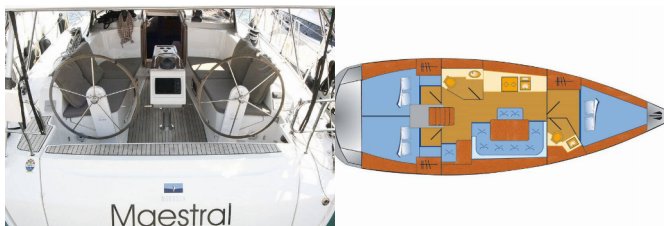

BAVARIA CRUISER 41

Maestral (2016)

ORVAS D.O.O. • Leopolda Mandića 10 • 21204 Dugopolje • Croatia

Phone: +385 95 3444 111

E-mail: info@orvasyachting.com

Web: orvasyachting.com

Yacht Base	Marina Frapa, Rogoznica, Croatia
Yacht ID	664
Yacht Brands	Bavaria
Yacht Name	Maestral
Production Year	2016
Length	41 Ft
Cabins	3
Berths	6 + 1
Max Persons	7
WC	2

COMFORT: Cockpit cushions, Pillows

DECK: Bathing platform, Bilge pump – Mechanic, Bimini top, Boat hook, Cockpit table, Cockpit/stern, outside shower, Electric anchor windlass, Fenders, Gangway, Main anchor, Mooring ropes , Round/globular fender, Spare anchor (Reserve, Auxiliary anchor), Sprayhood, Swimming ladder, Teak cockpit, Water hose, Winch handles

ENTERTAINMENT: Outdoor speakers, Radio CD player, Radio CD/MP3 player, AUX input, TV, W-LAN GRATIS

GALLEY: Gas cookers, Hot water, Kitchen utensils (Galley equipment, cutlery), Oven, Refrigerator

INTERIOR: Barometer, Clock, Electric fans, Electric toilet, Safe

NAVIGATION: AIS, Autopilot, Binoculars, Bow thruster, Compass, GPS chart plotter – cockpit, Hand bearing compass, Harbour guides, Navigation (Nautical) charts and nautical guide , Navigation set, Radar reflector, Tridata, Wind instrument/Anemometer

SAFETY: Automatic Inflatable Life Jacket, Black Water Tank, Fire extinguisher , First aid kit , Flashlight, Fog horn, Life belts (Safety harness), Life buoy + Flashing light, Life jackets, Liferaft , Oars (Paddles), Repair kit, Signal rockets and torches , VHF radio

YACHT ELECTRICS: 12V Socket, Batteries, Battery charger , Bilge pump – Electric, Converter 220V/12V, Heating, Inverter, Pump, Service batteries, Shore connection 220 V, Shore power cable, Solar panels