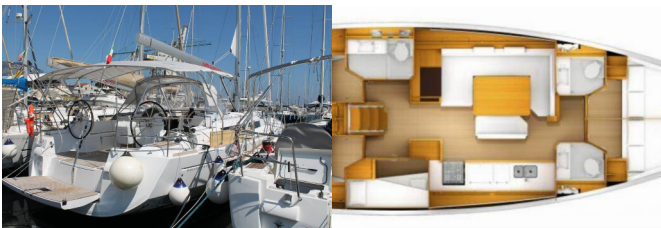

SUN ODYSSEY 519

Mercury Planet (2017)

ORVAS D.O.O. • Leopolda Mandića 10 • 21204 Dugopolje • Croatia

Phone: +385 95 3444 111

E-mail: info@orvasyachting.com

Web: orvasyachting.com

Yacht Base	Marsala, Italy
Yacht ID	683
Yacht Brands	Jeanneau
Yacht Name	Mercury Planet
Production Year	2017
Length	52 Ft
Cabins	5 + 1
Berths	10 + 2 + 1
Max Persons	11
WC	3 + 1

COMFORT: Cockpit cushions

DECK: Anchor with chain, Bimini top, Cockpit table, Cockpit/stern, outside shower, Deck lights, Dinghy, Electric anchor windlass, Sprayhood

ENTERTAINMENT: Outdoor speakers, Radio CD player

NAVIGATION: Autopilot, Bow thruster, Echosounder/Depthsounder, GPS chart plotter, Log

SAFETY: Black Water Tank, Safety equipment

YACHT ELECTRICS: Battery charger , Inverter, Shore power cable