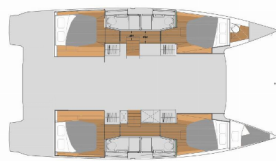

ORVAS D.O.O. • Leopolda Mandića 10 • 21204 Dugopolje • Croatia

Phone: +385 95 3444 111

E-mail: info@orvasyachting.com

Web: orvasyachting.com