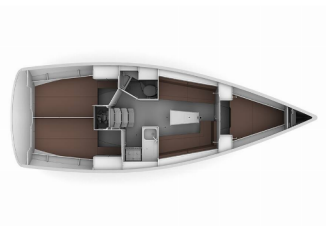

BAVARIA CRUISER 34

Adria Maša (2017)

ORVAS D.O.O. • Leopolda Mandića 10 • 21204 Dugopolje • Croatia

Phone: +385 95 3444 111

E-mail: info@orvasyachting.com

Web: orvasyachting.com

COMFORT: Bed linen, Cockpit cushions

DECK: Bathing platform, Bimini top, Cockpit table, Cockpit/stern, outside shower, Dinghy, Sprayhood

ENTERTAINMENT: AUX Input, Outdoor speakers, Radio, Wi-Fi Internet

GALLEY: Hot water, Kitchen utensils (Galley equipment, cutlery), Oven, Refrigerator, Stove

NAVIGATION: Autopilot, GPS chart plotter – cockpit, Nautical charts, Pilot book, Tridata

SAFETY: VHF radio

YACHT ELECTRICS: Battery charger

Yacht Base	ACI Marina Split, Croatia
Yacht ID	688
Yacht Brands	Bavaria
Yacht Name	Adria Maša
Production Year	2017
Length	33 Ft
Cabins	3
Berths	6 + 2
WC	1