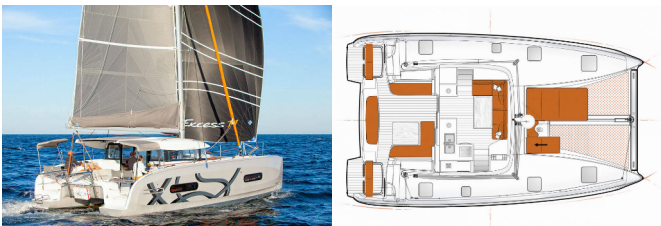

EXCESS 11

Kale I (2023)

ORVAS D.O.O. • Leopolda Mandića 10 • 21204 Dugopolje • Croatia

Phone: +385 95 3444 111

E-mail: info@orvasyachting.com

Web: orvasyachting.com

Yacht Base	Fethiye, Lykia Yacht Club, Turkey
Yacht ID	6886
Yacht Brands	Excess
Yacht Name	Kale I
Production Year	2023
Length	37 Ft
Cabins	4 + 2
Berths	8 + 2
WC	2 + 1

INTERIOR: Electric fans

NAVIGATION: AIS, Autopilot, GPS chart plotter – cockpit, Nautical charts, Pilot book, Tridata

SAFETY: Search light, Set of tools, VHF radio

SAILS: Electric primary winch, Lazy bag