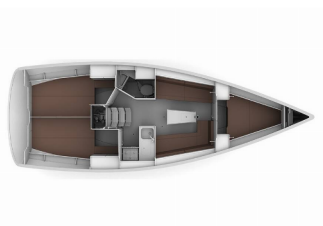

BAVARIA CRUISER 34

Lady One (2017)

ORVAS D.O.O. • Leopolda Mandića 10 • 21204 Dugopolje • Croatia

Phone: +385 95 3444 111

E-mail: info@orvasyachting.com

Web: orvasyachting.com

Yacht Base	ACI Marina Trogir, Croatia
Yacht ID	701
Yacht Brands	Bavaria
Yacht Name	Lady One
Production Year	2017
Length	33 Ft
Cabins	3
Berths	6 + 2
WC	1

COMFORT: Bed linen, Pillows

DECK: Anchor Delta, Bathing platform, Bilge pump – Mechanic, Bimini top, Boat hook, Cockpit table, Cockpit/stern, outside shower, Dinghy, Electric anchor windlass, Fenders, Gangway, Mooring ropes , Round/globular fender, Spare anchor (Reserve, Auxiliary anchor), Sprayhood, Teak seats in cockpit, Water hose, Winch handles