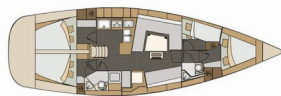

ORVAS D.O.O. • Leopolda Mandića 10 • 21204 Dugopolje • Croatia

Phone: +385 95 3444 111

E-mail: info@orvasyachting.com

Web: orvasyachting.com