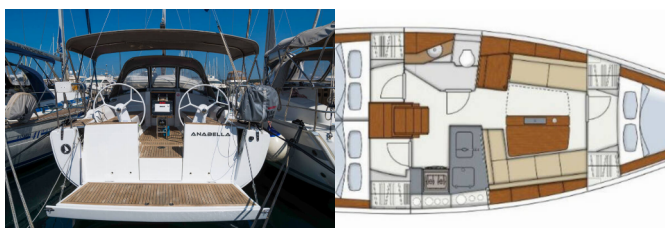

HANSE 345

Anabella (2017)

ORVAS D.O.O. • Leopolda Mandića 10 • 21204 Dugopolje • Croatia

Phone: +385 95 3444 111

E-mail: info@orvasyachting.com

Web: orvasyachting.com

Yacht Base	Marina Kornati, Biograd, Croatia
Yacht ID	714
Yacht Brands	Hanse Yachts
Yacht Name	Anabella
Production Year	2017
Length	34 Ft
Cabins	3
Berths	6 + 2
Max Persons	8
WC	1

COMFORT: Bed linen

DECK: Bathing platform, Bimini top, Cockpit table, Cockpit/stern, outside shower, Dinghy, Electric anchor windlass, Sprayhood, Teak cockpit

ENTERTAINMENT: Radio CD player, USB, AUX input, TV + DVD