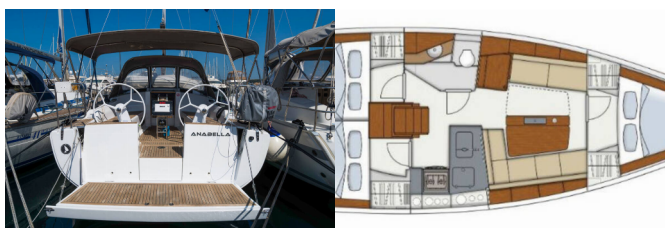

HANSE 345

Anabella (2017)

ORVAS D.O.O. • Leopolda Mandića 10 • 21204 Dugopolje • Croatia

Phone: +385 95 3444 111

E-mail: info@orvasyachting.com

Web: orvasyachting.com

COMFORT: Bed linen

DECK: Bathing platform, Bimini top, Cockpit table, Cockpit/stern, outside shower, Dinghy, Electric anchor windlass, Sprayhood, Teak cockpit

Yacht ID 714

Yacht Brands Hanse Yachts

Yacht Name Anabella

Production Year 2017

Length 34 Ft

Cabins 3

Berths 6 + 2

Max Persons 8