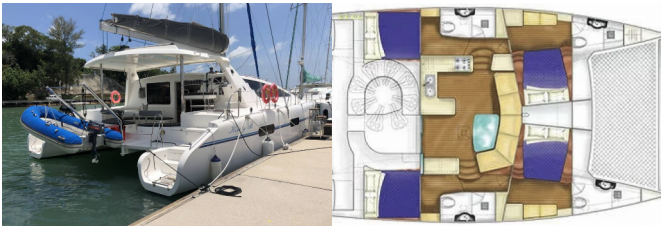

MATRIX VISION 450

Kirsty B (2014)

ORVAS D.O.O. • Leopolda Mandića 10 • 21204 Dugopolje • Croatia

Phone: +385 95 3444 111

E-mail: info@orvasyachting.com

Web: orvasyachting.com

DECK: Bimini top, Cockpit/stern, outside shower, Davit, Dinghy, Electric anchor windlass, Outboard engine

ENTERTAINMENT: Fins, Mask and snorkel, Radio, Stand up paddle (SUP), Wi-Fi Internet

GALLEY: Coffee machine, Freezer, Refrigerator

INTERIOR: Electric fans in cabins

NAVIGATION: Autopilot, Binoculars, GPS chart plotter – cockpit, Navigation (Nautical) charts and nautical guide , Pilot book, Wind instrument/Anemometer

SAFETY: Distress flare box, First aid kit , Life jackets, VHF radio

YACHT ELECTRICS: Air Conditioning, Inverter, Watermaker – desalinator

Yacht Base	Phuket, Yacht Haven Marina, Thailand
Yacht ID	7179
Yacht Brands	Custom Made
Yacht Name	Kirsty B
Production Year	2014
Length	45 Ft
Cabins	4
Berths	8
WC	3