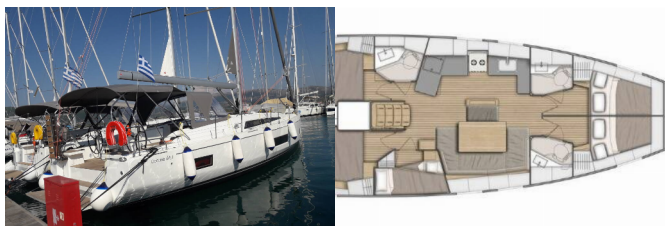

OCEANIS 46.1

Chrisel (2020)

ORVAS D.O.O. • Leopolda Mandića 10 • 21204 Dugopolje • Croatia

Phone: +385 95 3444 111

E-mail: info@orvasyachting.com

Web: orvasyachting.com

Yacht Base	Lefkas, D-Marin, Greece
Yacht ID	7360
Yacht Brands	Beneteau
Yacht Name	Chrisel
Production Year	2020
Length	48 Ft
Cabins	5
Berths	10
Max Persons	10
WC	3

DECK: Bathing platform, Inox Boarding Ladder, Sprayhood, Teak deck

ENTERTAINMENT: Radio CD mp3 player + USB, Bluetooth

GALLEY: Freezer, Kitchen utensils (Galley equipment, cutlery)

INTERIOR: Electric fans in cabins, Electric toilet