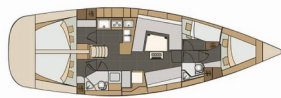

ORVAS D.O.O. • Leopolda Mandića 10 • 21204 Dugopolje • Croatia

Phone: +385 95 3444 111

E-mail: orvas-yachting@orvas.hr

Web: orvasyachting.com