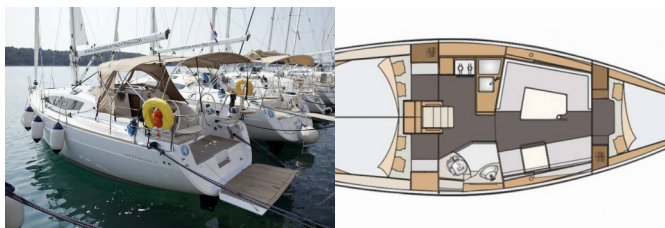

ELAN IMPRESSION 35

Essi (2017)

ORVAS D.O.O. • Leopolda Mandića 10 • 21204 Dugopolje • Croatia

Phone: +385 95 3444 111

E-mail: info@orvasyachting.com

Web: orvasyachting.com

Yacht Base	Marina Losinj, Mali Losinj, Croatia
Yacht ID	745
Yacht Brands	Elan Marine
Yacht Name	Essi
Production Year	2017
Length	35 Ft
Cabins	3
Berths	6 + 2
Max Persons	8
WC	1

COMFORT: Bed linen, Pillows

DECK: Anchor Delta, Bathing platform, Bimini top, Cockpit table, Cockpit/stern, outside shower, Deck lights, Dinghy, Electric anchor windlass, LED outdoor ambiance lights, Sprayhood, Teak cockpit

ENTERTAINMENT: Indoor speakers, Outdoor speakers, Radio CD player + USB

GALLEY: Gas bottles, Gas cookers, Hot water, Oven, Refrigerator, Sink

INTERIOR: Ambiantal lighting

NAVIGATION: Autopilot, Compass, GPS chart plotter, Log, Speed, Depth- echo sounder, Navigation (Nautical) charts and nautical guide , Radar reflector, Wind instrument/Anemometer

SAFETY: Distress signals, Fire extinguisher , First aid kit , Life jackets, VHF radio

YACHT ELECTRICS: Battery charger , Bilge pump - Electric, Shore power cable