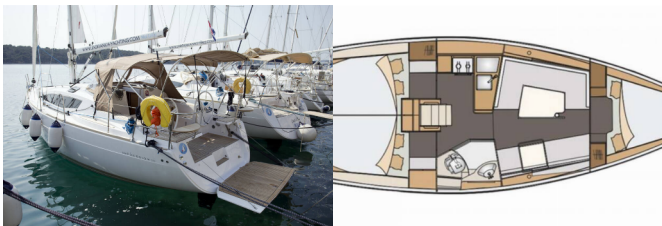

ELAN IMPRESSION 35

Essi (2017)

ORVAS D.O.O. • Leopolda Mandića 10 • 21204 Dugopolje • Croatia

Phone: +385 95 3444 111

E-mail: info@orvasyachting.com

Web: orvasyachting.com

Yacht Base	Marina Losinj, Mali Losinj, Croatia
Yacht ID	745
Yacht Brands	Elan Marine
Yacht Name	Essi
Production Year	2017
Length	35 Ft
Cabins	3
Berths	6 + 2
Max Persons	8
WC	1

COMFORT: Bed linen, Pillows

DECK: Anchor Delta, Bathing platform, Bimini top, Cockpit table, Cockpit/stern, outside shower, Deck lights, Dinghy, Electric anchor windlass, LED outdoor ambiance lights, Sprayhood, Teak cockpit

ENTERTAINMENT: Indoor speakers, Outdoor speakers, Radio CD player + USB

GALLEY: Gas bottles, Gas cookers, Hot water, Oven, Refrigerator, Sink

INTERIOR: Ambiantal lighting

NAVIGATION: Autopilot, Compass, GPS chart plotter, Log, Speed, Depth- echo sounder, Navigation (Nautical) charts and nautical guide , Radar reflector, Wind instrument/Anemometer

SAFETY: Distress signals, Fire extinguisher , First aid kit , Life jackets, VHF radio

YACHT ELECTRICS: Battery charger , Bilge pump - Electric, Shore power cable