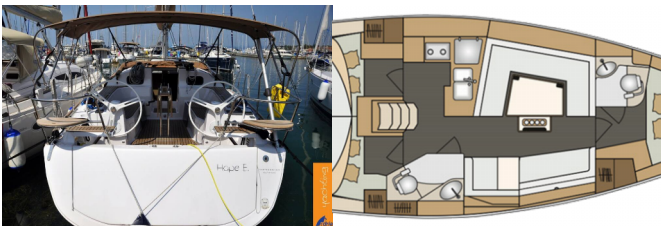

ELAN IMPRESSION 40

Hope E. (2017)

ORVAS D.O.O. • Leopolda Mandića 10 • 21204 Dugopolje • Croatia

Phone: +385 95 3444 111

E-mail: info@orvasyachting.com

Web: orvasyachting.com

Yacht Base	Izola, Slovenia
Yacht ID	747
Yacht Brands	Elan Marine
Yacht Name	Hope E.
Production Year	2017
Length	39 Ft
Cabins	3
Berths	6 + 2
WC	2

COMFORT: Bed linen

DECK: Bimini top, Cockpit table, Cockpit/stern, outside shower, Dinghy, Electric anchor windlass, Gangway, Sprayhood

ENTERTAINMENT: DVD player, LCD TV, Radio CD player

GALLEY: Gas bottles, Hot water, Refrigerator

NAVIGATION: Autopilot, Bow thruster, Complete navigation equipment, GPS chart plotter, Tridata, Wind instrument/Anemometer

SAFETY: Automatic Inflatable Life Jacket, Safety equipment, VHF radio

SAILS: Lazy jacks