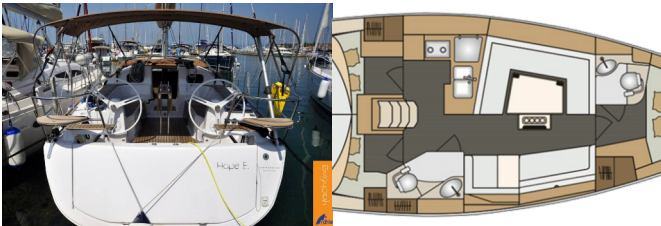

ELAN IMPRESSION 40

Hope E. (2017)

ORVAS D.O.O. • Leopolda Mandića 10 • 21204 Dugopolje • Croatia

Phone: +385 95 3444 111

E-mail: info@orvasyachting.com

Web: orvasyachting.com

Yacht Base	Izola, Slovenia
Yacht ID	747
Yacht Brands	Elan Marine
Yacht Name	Hope E.
Production Year	2017
Length	39 Ft
Cabins	3
Berths	6 + 2
WC	2

COMFORT: Bed linen

DECK: Bimini top, Cockpit table, Cockpit/stern, outside shower, Dinghy, Electric anchor windlass, Gangway, Sprayhood

ENTERTAINMENT: DVD player, LCD TV, Radio CD player

GALLEY: Gas bottles, Hot water, Refrigerator

NAVIGATION: Autopilot, Bow thruster, Complete navigation equipment, GPS chart plotter, Tridata, Wind instrument/Anemometer

SAFETY: Automatic Inflatable Life Jacket, Safety equipment, VHF radio

SAILS: Lazy jacks