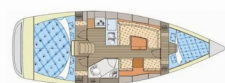

ORVAS D.O.O. • Leopolda Mandića 10 • 21204 Dugopolje • Croatia

Phone: +385 95 3444 111

E-mail: info@orvasyachting.com

Web: orvasyachting.com