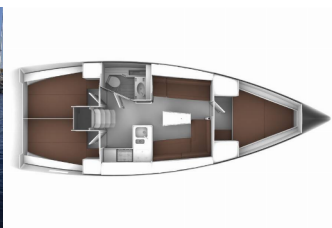

BAVARIA CRUISER 37

Lilli (2017)

ORVAS D.O.O. • Leopolda Mandića 10 • 21204 Dugopolje • Croatia

Phone: +385 95 3444 111

E-mail: info@orvasyachting.com

Web: orvasyachting.com

Yacht Base	Marina Vrsar, Croatia
Yacht ID	766
Yacht Brands	Bavaria
Yacht Name	Lilli
Production Year	2017
Length	37 Ft
Cabins	3
Berths	6
WC	1

COMFORT: Cockpit cushions

DECK: Anchor with chain, Bathing platform, Bilge pump - Mechanic, Bimini top, Boat hook, Bosun's chair (Safe seat) (boatswain's chair), Dinghy, Electric anchor windlass, Fenders, Mooring ropes , Outboard engine, Sprayhood