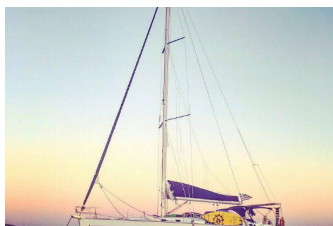

CYCLADES 50.5

Roulette (2009)

ORVAS D.O.O. • Leopolda Mandića 10 • 21204 Dugopolje • Croatia

Phone: +385 95 3444 111

E-mail: info@orvasyachting.com

Web: orvasyachting.com

Yacht Base	Athens, Alimos Marina, Greece
Yacht ID	767
Yacht Brands	Beneteau
Yacht Name	Roulette
Production Year	2009
Length	51Ft
Cabins	5 + 1
Berths	10 + 2 + 1
Max Persons	12
WC	3 + 1