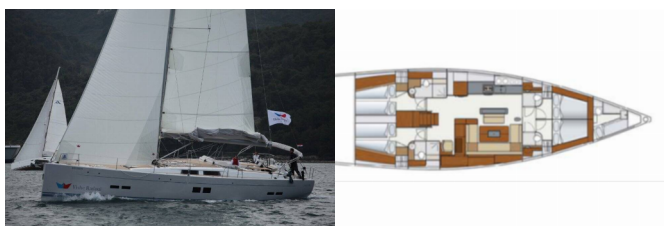

HANSE 575

Bolshoy (2013)

ORVAS D.O.O. • Leopolda Mandića 10 • 21204 Dugopolje • Croatia

Phone: +385 95 3444 111

E-mail: info@orvasyachting.com

Web: orvasyachting.com

Yacht Base	Marmaris, Netsel Marina, Turkey
Yacht ID	77
Yacht Brands	Hanse Yachts
Yacht Name	Bolshoy
Production Year	2013
Length	56 Ft
Cabins	4 + 1
Berths	8 + 1
Max Persons	10
WC	4

DECK: Anchor Delta, Bathing platform, Bimini top, Cockpit table, Dinghy, Fenders, Mooring ropes, Sprayhood, Spring cleats, Teak cockpit, Teak deck, Winch handles

ENTERTAINMENT: LCD TV, Radio CD mp3 player