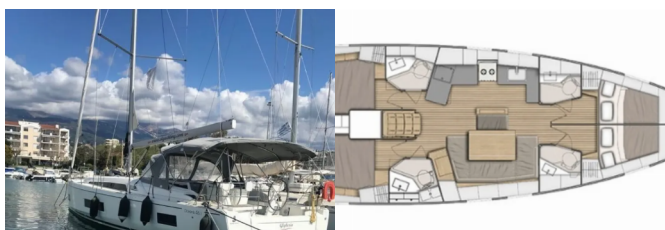

OCEANIS 46.1

Glykeria (2020)

ORVAS D.O.O. • Leopolda Mandića 10 • 21204 Dugopolje • Croatia

Phone: +385 95 3444 111

E-mail: info@orvasyachting.com

Web: orvasyachting.com

Yacht Base	Lefkas, D-Marin, Greece
Yacht ID	7747
Yacht Brands	Beneteau
Yacht Name	Glykeria
Production Year	2020
Length	48 Ft
Cabins	4
Berths	8 + 2
Max Persons	10
WC	4

COMFORT: Cockpit cushions

DECK: Bimini top, Sprayhood

ENTERTAINMENT: Outdoor speakers

GALLEY: Refrigerator

INTERIOR: Electric fans

NAVIGATION: Autopilot, Bow thruster,
Echosounder/Depthsounder, GPS chart plotter – cockpit, Log,
Speed, Depth– echo sounder